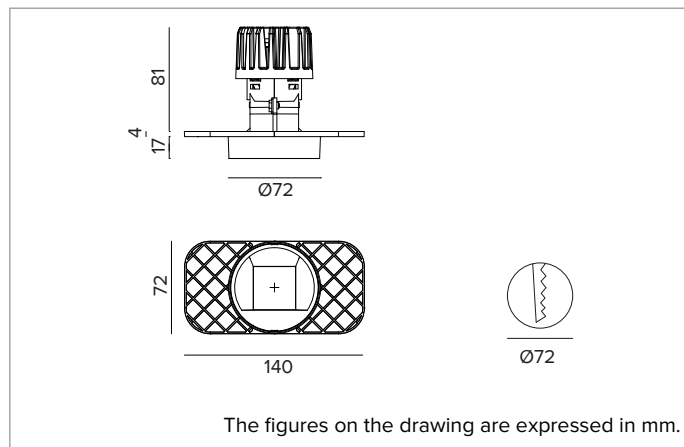

1T8552ELTR | CCTEVO WALL WASHER 78

Recessed LED Downlight in a trimless version

		3500K	H(m)	D1(m)	D2(m)	E _{max} (lx)
		Ra90	42°	73°		
Fixture Power	13W	1	0.83	1.56	910	
Source Flux	1669lm	2	1.65	3.11	228	
Fixture Flux	1011lm	3	2.48	4.67	101	
Efficacy	75lm/W	4	3.31	6.23	57	
TS1393	I _{max} =625cd/klm	I _{max}	1042cd	5	4.13	7.78 36

Colour and finish: Plaster white

Weight: 0.41Kg

Version: TRIMLESS

Degree of protection: IP20 for recessed part

Degree of protection: IP54 for exposed part

ELECTRICAL CHARACTERISTICS

Integrated electronic ON-OFF driver.