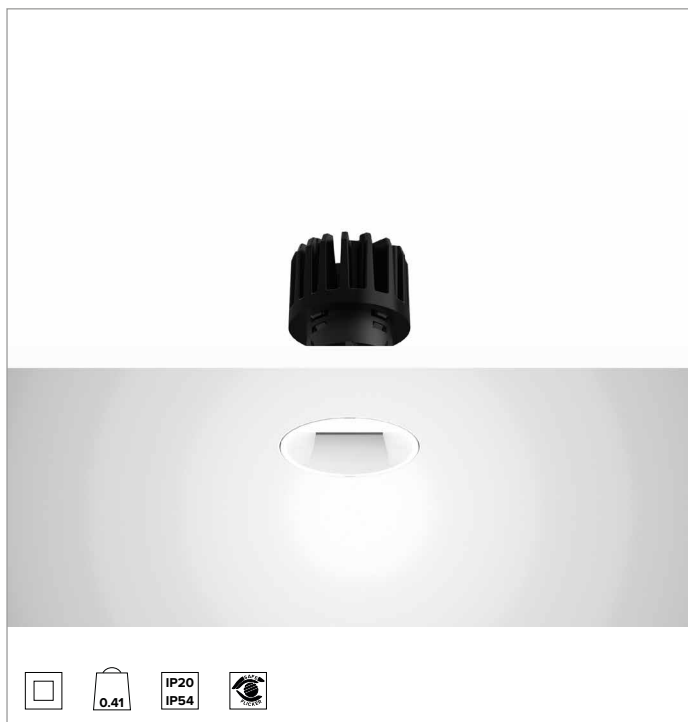

1T8552ELTR | CCTEVO WALL WASHER 78

Recessed LED Downlight in a trimless version

		3500K	H(m)	D1(m)	D2(m)	E _{max} (lx)
		Ra90	42°	73°		
Fixture Power	13W	1	0.83	1.56	910	
Source Flux	1669lm	2	1.65	3.11	228	
Fixture Flux	1011lm	3	2.48	4.67	101	
Efficacy	75lm/W	4	3.31	6.23	57	
TS1393	I _{max} =625cd/klm	I _{max}	1042cd	5	4.13	7.78 36

CCT nominal: 3500K

Lifetime (L80/B10): >50000h tq +25°C

ILLUMINOTECHNICAL CHARACTERISTICS

WW Optic: a highly reflective pre-anodised aluminium asymmetric reflector, a holographic acrylic diffuser screen and thermoplastic load-bearing elements.

Optic: WALL WASHER

Optical efficiency: 61%

Fixture flux: 1011lm

Luminous efficacy: 75lm/W

Photobiological safety: Compliant with RG1 low risk group

MECHANICAL CHARACTERISTICS

Die-cast black painted anodised aluminium heat sink. Black thermoplastic material structure and a white painted cut-off front. Silicone sealing kit for water and dust protection. Trimless version with a load-bearing element for installation and finishing in plasterboard.

Colour and finish: Plaster white

Weight: 0.41Kg

Version: TRIMLESS

Degree of protection: IP20 for recessed part

Degree of protection: IP54 for exposed part

ELECTRICAL CHARACTERISTICS

Integrated electronic ON-OFF driver.